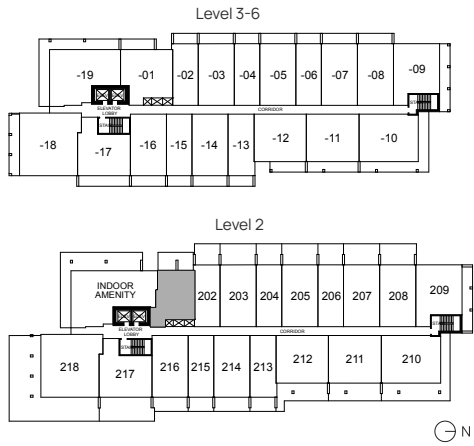

A2

1 Bed, 1 Bath

Interior 645 sqft

Exterior 200 sqft

Total 845 sqft

E. & O. E. This is not an offering for sale. Any such offering may only be made with a Disclosure Statement. The developer reserves the right to modify or change plans, specifications, features, materials and prices without notice and at the developer's sole discretion. While we strive for accuracy, all measurements are approximate and are based on the architectural plans. Renderings are conceptual and are intended as a general reference only. Price ranges are estimated with best accuracy at time of publication, exclude taxes, are subject to availability at time of purchase, and are subject to change.